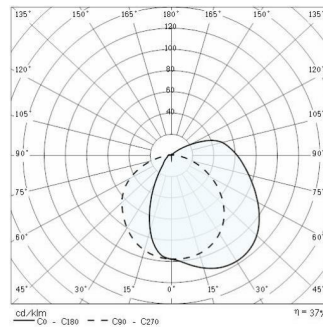

POLO 2

Part number	007705
Lampholder:	E27
Light Source:	INCANDESCENT LAMPS (A60)
Wattage:	1x75 W
Finish:	IVORY-10 / Ivory / Textured
Insulation class:	II
Degree of protection:	IP44
IK-J-xxIP:	IK06 1J xx3
Optic:	SYMMETRIC EXTRA WIDE REFLECTOR
Ta MIN luminaire:	-30°
Ta MAX luminaire:	45°

Description

- Wall and pole mounted luminaire for 45° directed light for indoor and outdoor, comprising:
- Technopolymer housing
 - Pressed glass diffuser with internal pattern, white painted internally
 - Class II
 - Stainless steel locking screws
 - The securing space allows installation on the recessed boxes
 - Only for resistance load: max 150 W, min 40 W
 - Recommended installation height: 2.1 m

Photometric data

Technical drawings